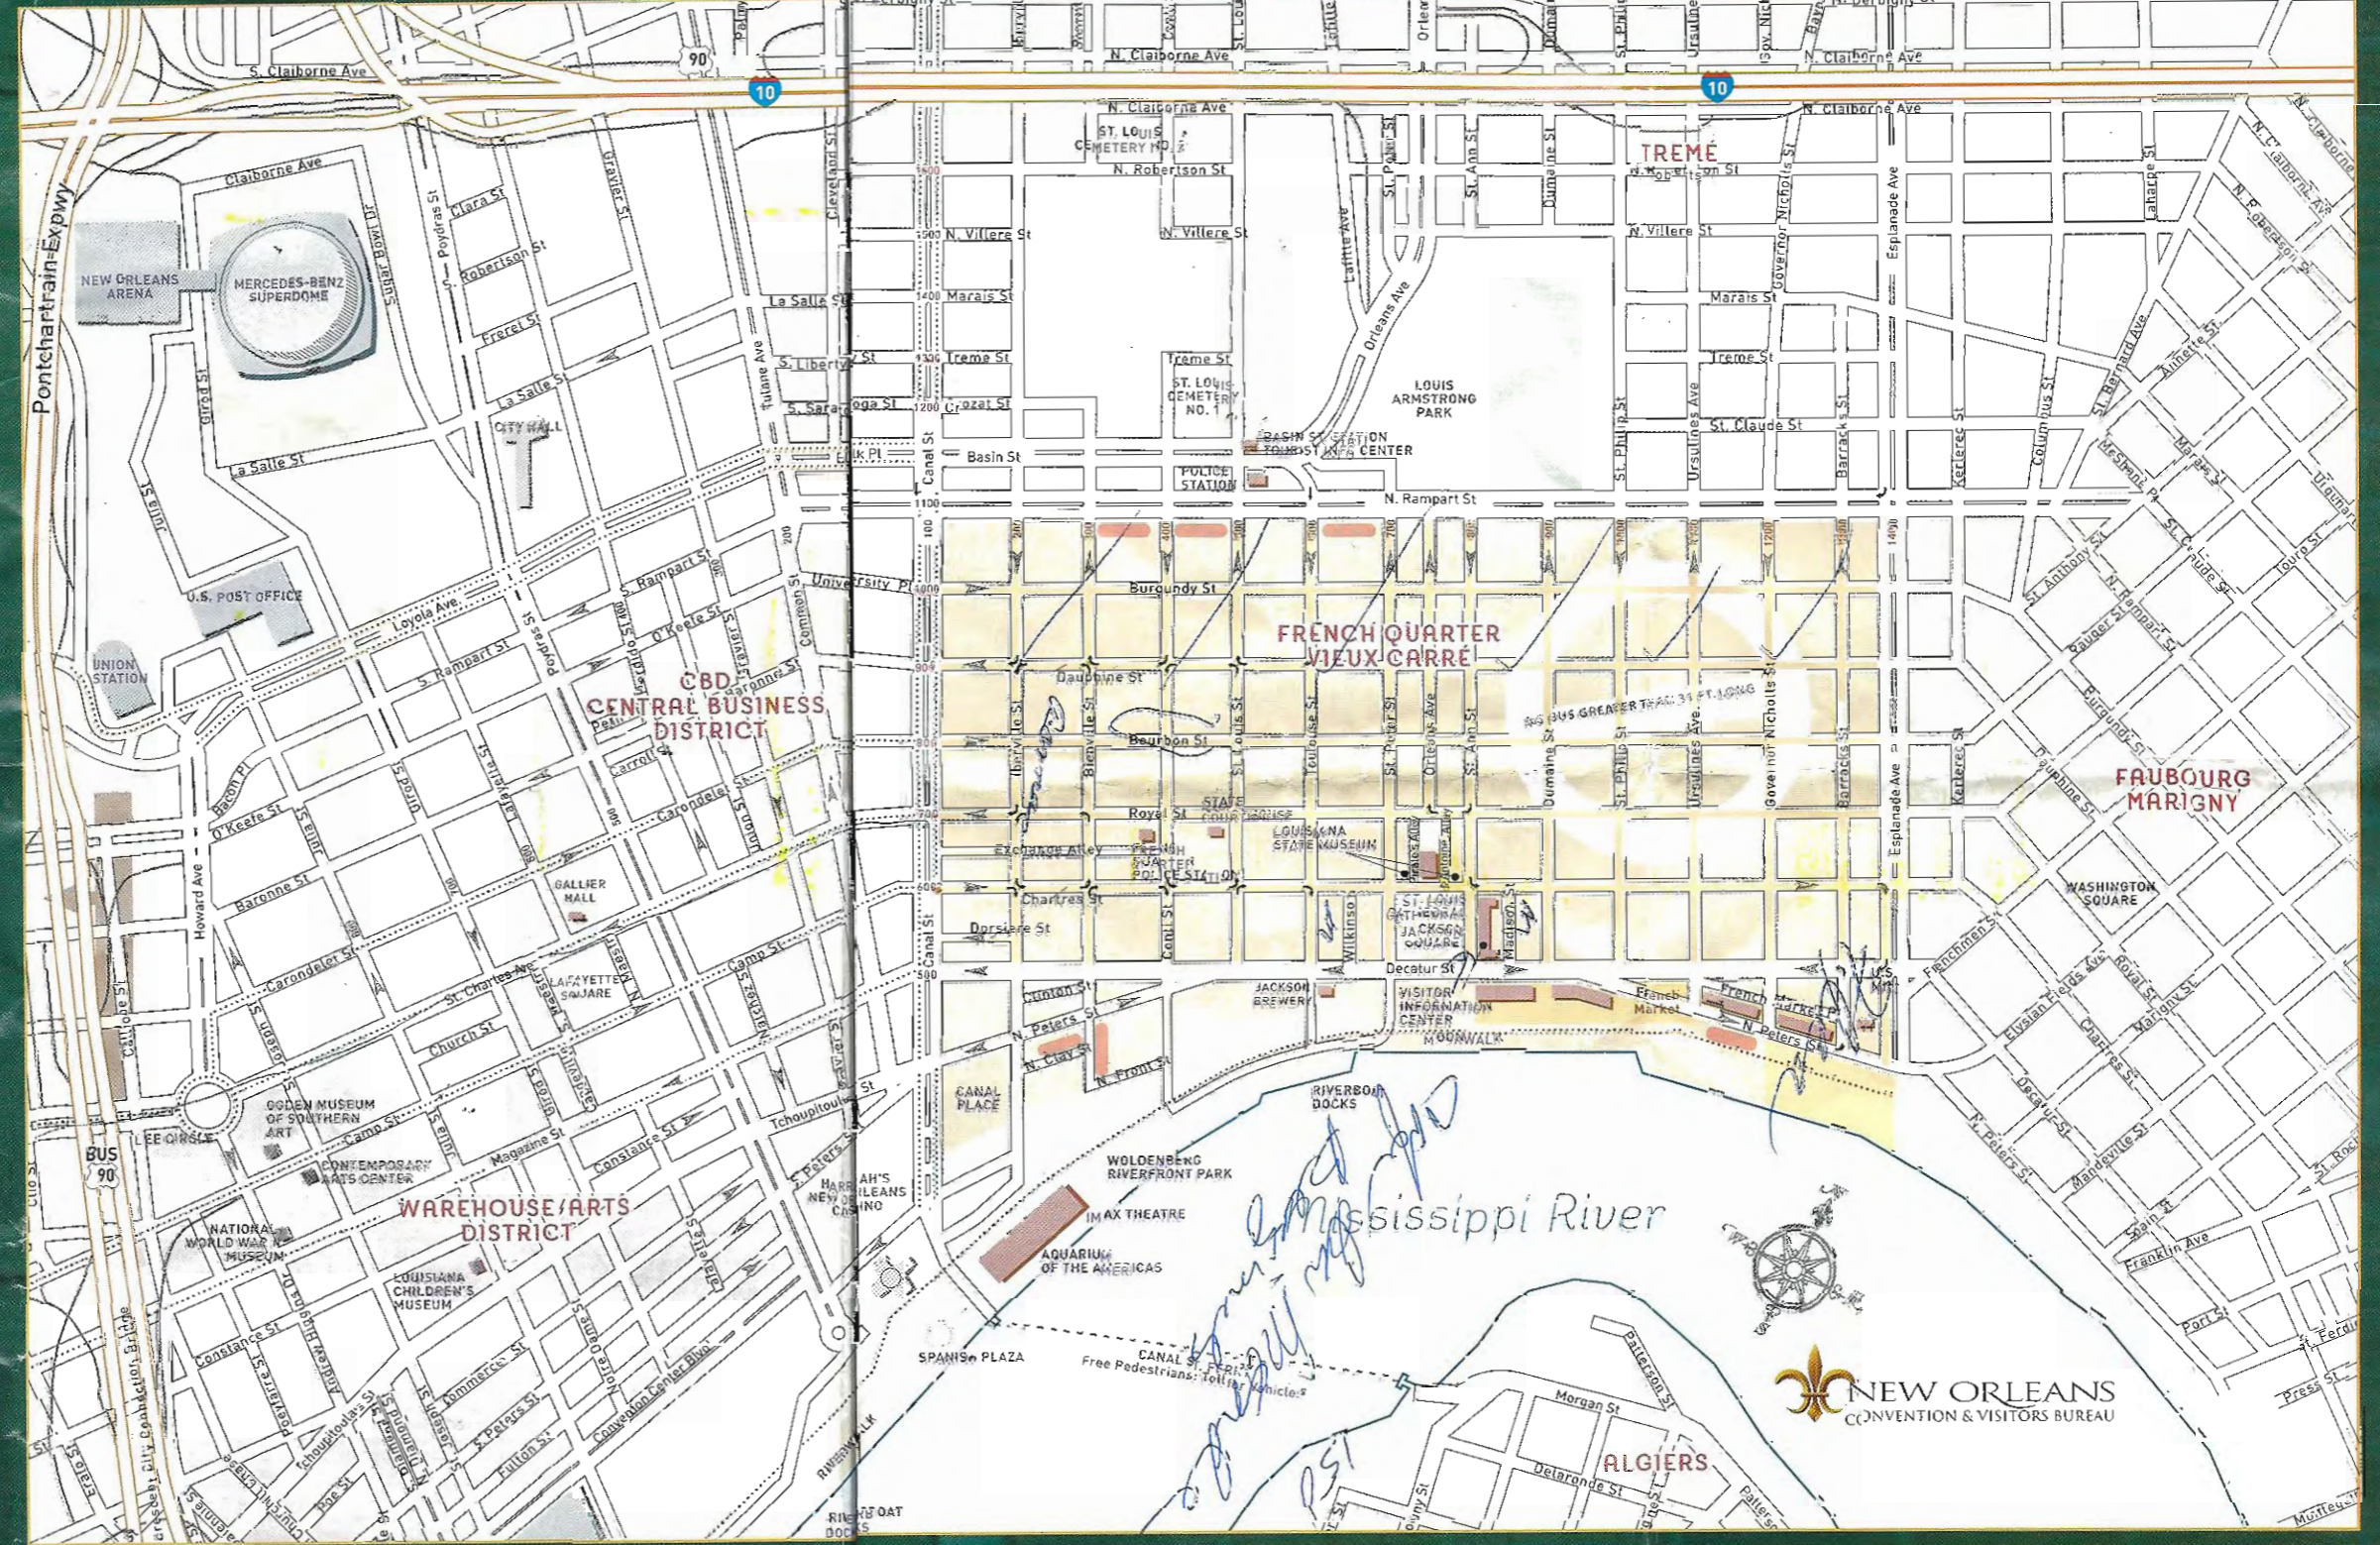

METROPOLITAN NEW ORLEANS

NEW ORLEANS
 CONVENTION & VISITORS BUREAU
 2020 ST. CHARLES AVE.
 NEW ORLEANS, LA 70130-5319
 504-566-5003
 WWW.NEWORLEANS CVB.COM

Downtown to Armstrong International Airport	approx. 15 miles
Downtown to City Park	approx. 6 miles
Downtown to New Orleans Fairgrounds	approx. 5 miles
Downtown to Audubon Zoo	approx. 6 miles
Downtown to Lakefront Airport	approx. 7 miles

SALVADOR
 WILDLIFE
 MANAGEMENT
 AREA

ST. BERNARD
 STATE PARK

GARDEN DISTRICT/UPTOWN

CBD & THE FRENCH QUARTER

PUBLIC TRANSPORTATION LEGEND

- St. Charles Streetcar Route
- Riverfront Streetcar Route
- Magazine Bus Route
- Canal Street Streetcar Route
- Loyola Street Streetcar Route