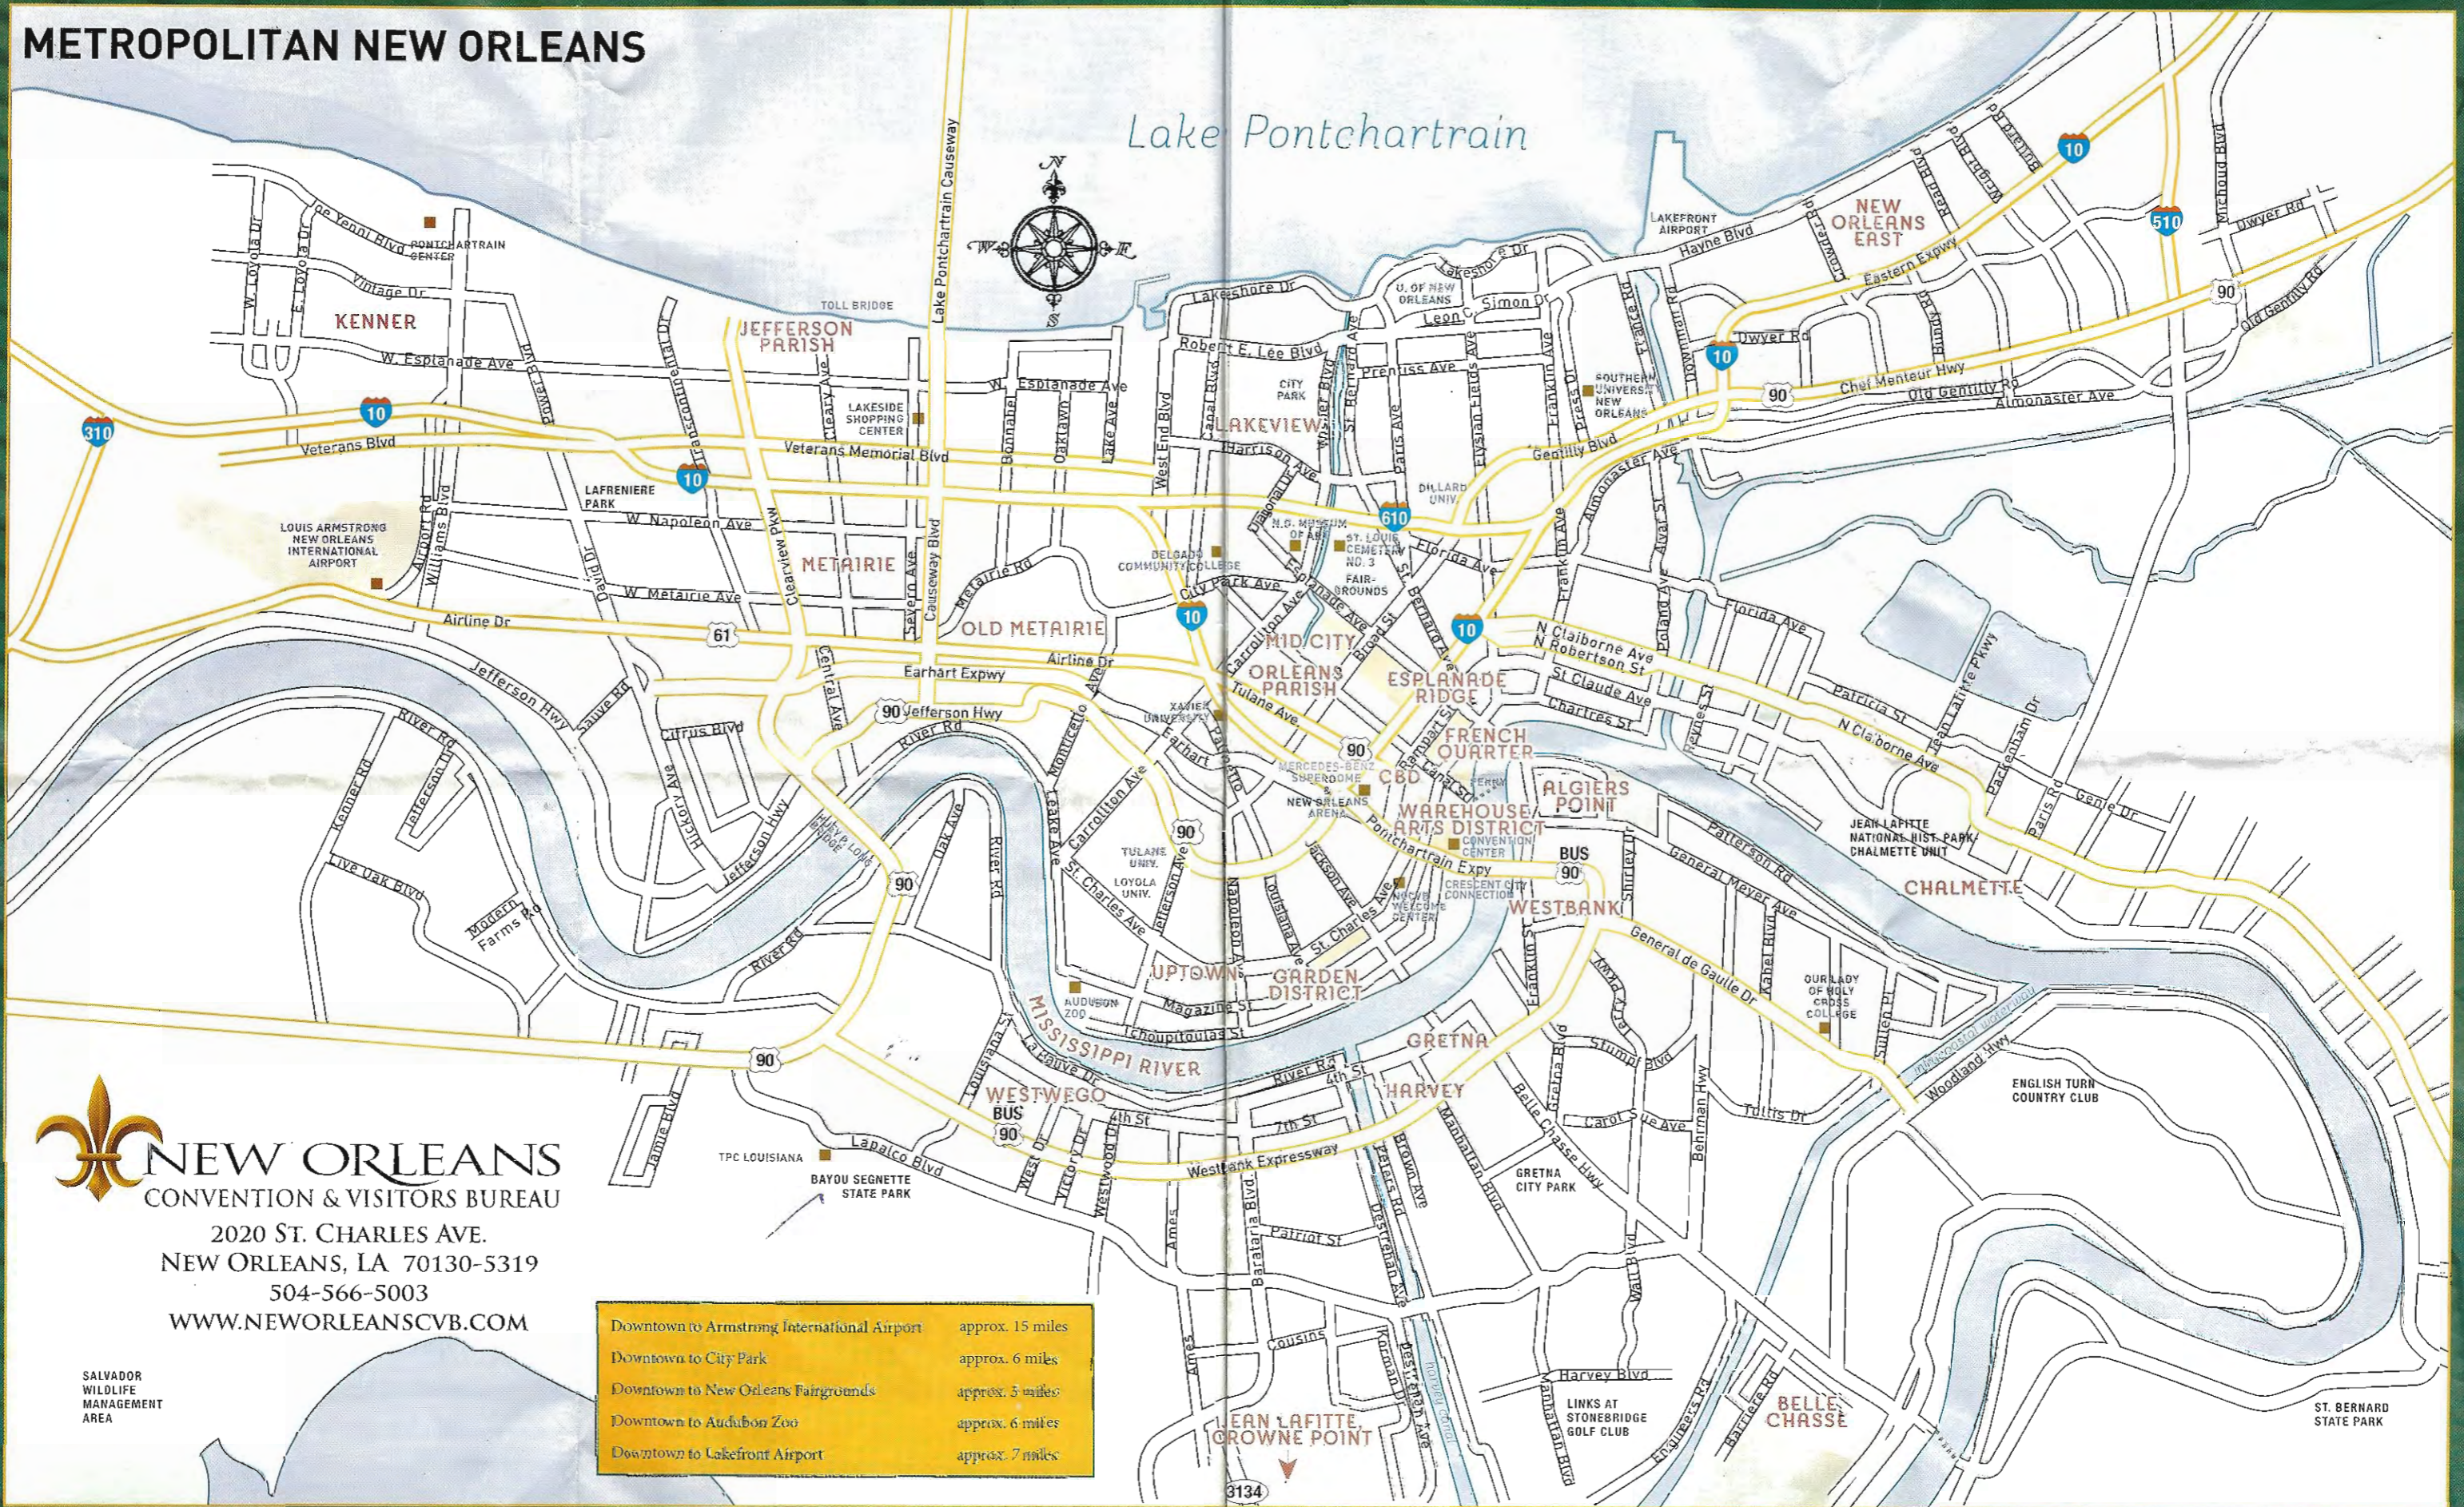

METROPOLITAN NEW ORLEANS

NEW ORLEANS
 CONVENTION & VISITORS BUREAU
 2020 ST. CHARLES AVE.
 NEW ORLEANS, LA 70130-5319
 504-566-5003
 WWW.NEWORLEANS CVB.COM

Downtown to Armstrong International Airport	approx. 15 miles
Downtown to City Park	approx. 6 miles
Downtown to New Orleans Fairgrounds	approx. 5 miles
Downtown to Audubon Zoo	approx. 6 miles
Downtown to Lakefront Airport	approx. 7 miles

SALVADOR
 WILDLIFE
 MANAGEMENT
 AREA

ST. BERNARD
 STATE PARK

GARDEN DISTRICT/UPTOWN

CBD & THE FRENCH QUARTER

PUBLIC TRANSPORTATION LEGEND

- St. Charles Streetcar Route
- Riverfront Streetcar Route
- Magazine Bus Route
- Canal Street Streetcar Route
- Loyola Street Streetcar Route